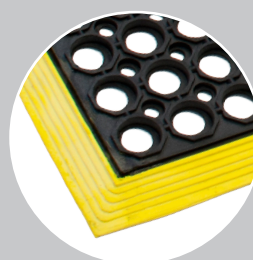

## PRODUCT PERFORMANCE

COMFORT	✓✓✓✓
GRIP	✓✓✓✓
WEAR	✓✓✓✓
DRAINAGE	✓✓✓✓✓

CODE	SIZE
CLS	600 x 900mm
CLN	900 x 1500mm
CLY	900 x 1500mm (YB)
CLG	600 x 900mm (GP)
CLR	900 x 1500mm (GP)

12mm thick

(YB): Yellow Border

(GP): Grease Proof

**matTEK**<sup>®</sup>  
By Kenware Commercial

11 Pullman Place,  
Emu Plains, NSW 2750 Australia

Phone 02 4720 4000

Fax 02 4720 4001

sales@mattek.com.au

Terracotta (Grease Proof)

Yellow Border

Safety Cushion is a non-slip comfortable safety mat for wet or dry areas. It is used behind bars, counters, factories, food preparation areas, at work benches or work stations.

## FEATURES

- Made from soft rubber compound which relieves strains from constant standing.
- Honeycomb design surface provides grip in wet areas.
- Drainage holes leave mat surface dry preventing slips.
- Bevelled edges eliminate trips or falls on mat edges.
- Grease proof option - mat will not deteriorate in high grease or oil use areas.
- Yellow border option increases visibility on mat edges.
- HACCP Certified.