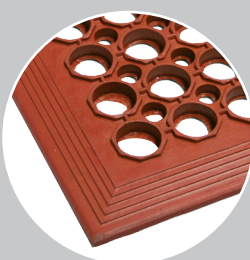

## PRODUCT PERFORMANCE

COMFORT	✓✓✓✓
GRIP	✓✓✓✓
WEAR	✓✓✓✓
DRAINAGE	✓✓✓✓✓

CODE	SIZE
CLS	600 x 900mm
CLN	900 x 1500mm
CLY	900 x 1500mm (YB)
CLG	600 x 900mm (GP)
CLR	900 x 1500mm (GP)

12mm thick

(YB): Yellow Border

(GP): Grease Proof

**matTEK**<sup>®</sup>  
By Kenware Commercial

11 Pullman Place,  
Emu Plains, NSW 2750 Australia

Phone 02 4720 4000

Fax 02 4720 4001

sales@mattek.com.au

Terracotta (Grease Proof)

Yellow Border

Safety Cushion is a non-slip comfortable safety mat for wet or dry areas. It is used behind bars, counters, factories, food preparation areas, at work benches or work stations.

## FEATURES

- Made from soft rubber compound which relieves strains from constant standing.
- Honeycomb design surface provides grip in wet areas.
- Drainage holes leave mat surface dry preventing slips.
- Bevelled edges eliminate trips or falls on mat edges.
- Grease proof option - mat will not deteriorate in high grease or oil use areas.
- Yellow border option increases visibility on mat edges.
- HACCP Certified.