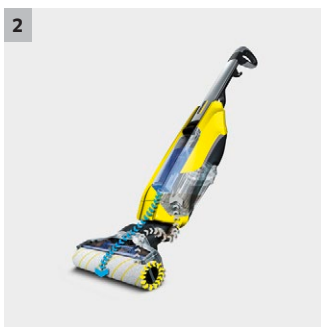

2 Self-cleaning function through automatic removal of dirt from the rollers

- Continuously clean rollers for best cleaning results.
- Floors dry in less than 2 minutes thanks to the low residual moisture.