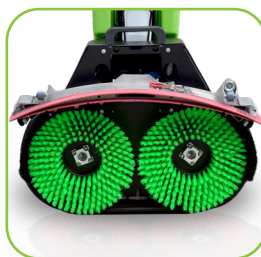

RC1

SCRUBBER

NEW

BATTERY SCRUBBER

ERGONOMIC | COMMERCIALLY DESIGNED | COMPACT

The future of Rapid Scrubbing is here

The RapidClean RC1 Scrubber has a 360° swivel point for exceptional manoeuvrability and control fitted with a heavy duty by-pass vacuum motor providing effortless cleaning in all applications. RC1's smart mounted dashboard clearly displays power and battery usage and allows you to independently control water, vacuum & speed settings.

28kg Brush pressure

3L Clean water/ 3.5L recovery tank capacity

Quick release squeegees front & rear

Compact folding design for transport & storage

Smart dashboard designed for ease of use

On board spray or water bottle storage

Compact fold up design for transport & storage

Magnetic click-on brush/pad system

Scan for more Info

WHAT'S IN THE BOX:

RC1 Scrubber RC1CCS 01

1 x Battery

1 x Charger

2 x Medium Brushes

2 x Pad Holders

100%
RECYCLABLE PACKAGING

SPECIFICATIONS & FEATURES:

Operating Width:	500mm	Brush Pressure:	28kg
Theoretical Performance:	1750m ²	Brush/Pad Width:	2 x 250mm
Practical Performance:	1000-1200m ²	Total Weight: (inc liquid & accessories)	31kg
Speed Control On Dash:	0 – 3.5km ph	Nett Weight: (machine only)	23kg
Run Time:	75-80 minutes (full speed 3.5km)	Solution Tank:	3L
Charge Time: (On Board Charging)	5h (Standard) OR Fast 2h charger	Recovery Tank:	3.5L
Battery:	1 x Lithium Ion 1200-1500 Cycles (behind Tank)	Tanks:	Rotor moulded heavy durable
Vacuum Motor Power:	150W By-Pass 20,000Rpm	On Board Storage:	Spray/Drink Bottle holder
Brush Motor Power:	2 x 250W	Dimensions:	1125 x 560 x 345mm
Brush Speed:	0-330 Rpm	Warranty:	1 Year (Body, Brush motors, Vacuum Motors, Battery & Charger)